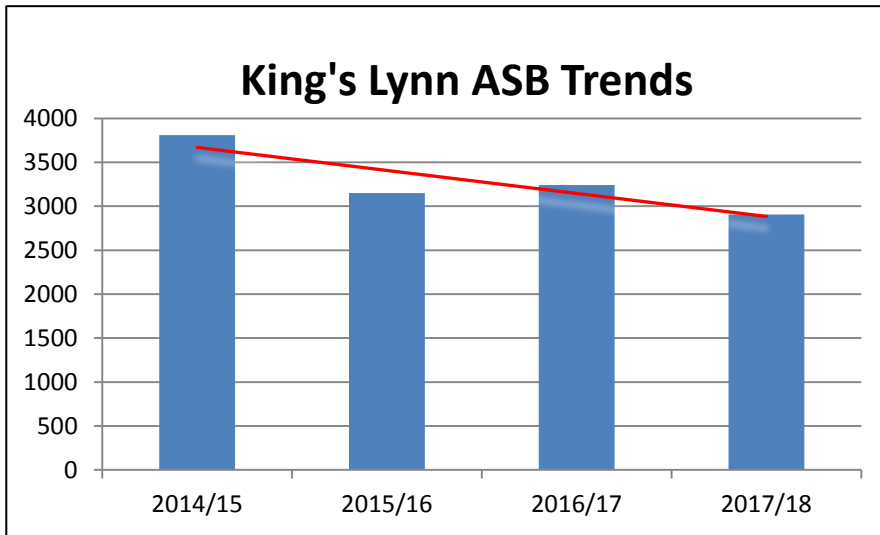

District Performance King's Lynn & West Norfolk

Superintendent David
Buckley

23rd April 2018

NORFOLK
CONSTABULARY

Our Priority is You

Anti-Social Behaviour

- 10% reduction from previous year with four year downward trend (3237 in 2016/17 to 2899 in 2017/18).
- Only category to increase was climbing on buildings with a clear hotspot linked to the Bus Station and surrounding area.

Highest number of reported ASB incident by type	2016/17	2017/18
CLIMBING ON BUILDINGS / THROWING MISSILE	101	139
COMMUNICATIONS-NUISANCE/OBSCENE/MALICIOUS	290	227
DRUNKEN BEHAVIOUR	424	314
GROUPS CONGREGATING IN PUBLIC AREAS	298	294
GROUPS OR INDIVIDUALS MAKING THREATS	128	101
NEIGHBOURS-NUISANCE/NOISY	439	337
SHOUTING/SWEARING	207	203
VEHICLE-NUISANCE / INAPPROPRIATE USE	250	240
VERBAL ABUSE	201	175

- Two year data tables show crime increasing, with violence the largest contributor.
- Violence has been increasing steadily over the last three years. This is a national trend.
- Factors influencing this can include continuing improvement in crime recording practices and greater propensity amongst the public to report crimes.