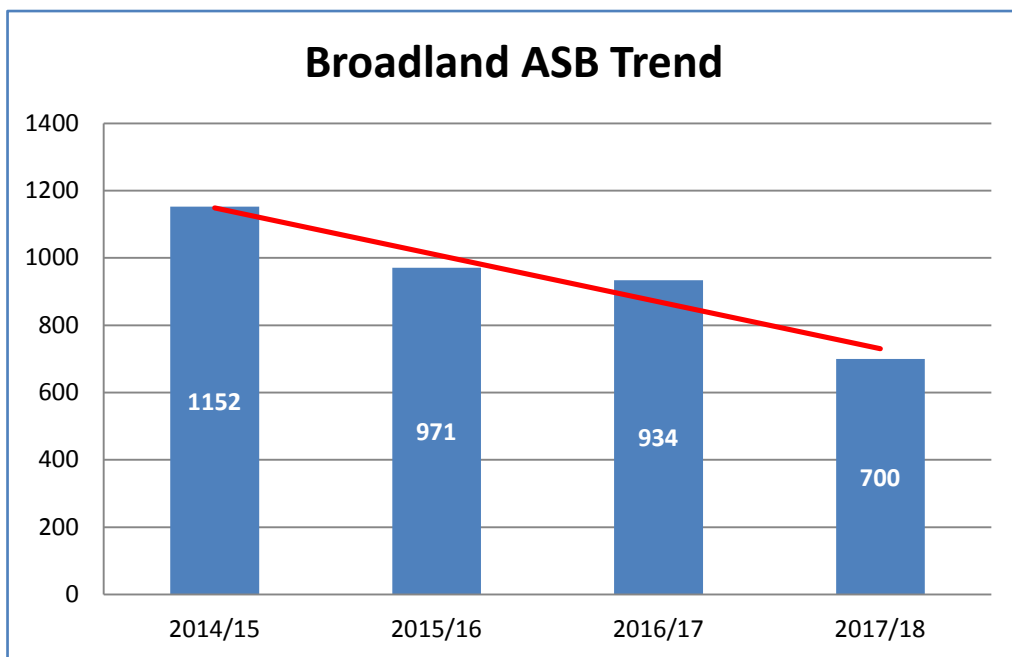

Anti-Social Behaviour (01/11/2014 – 31/10 2018)

- 25% decrease from the previous year (934 in 2016/17 to 700 in 2017/18), with a four year downward trend.

Top Ten reported ASB incidents by sub closure code description	2016-17	2017/18
NEIGHBOURS-NUISANCE/NOISY	163	153
BLANK	192	145
VEHICLE-NUISANCE / INAPPROPRIATE USE	140	93
GROUPS CONGREGATING IN PUBLIC AREAS	97	85
COMMUNICATIONS-NUISANCE/OBSCENE/MALICIOUS	84	60
VERBAL ABUSE	48	22
CLIMBING ON BUILDINGS / THROWING MISSILE	40	19
SHOUTING/SWEARING	35	29
LITTERING/RUBBISH	23	17
PARKING- INCONVENIENT/ILLEGAL	23	10

- All of the Top Ten ASB incident types have decreased.